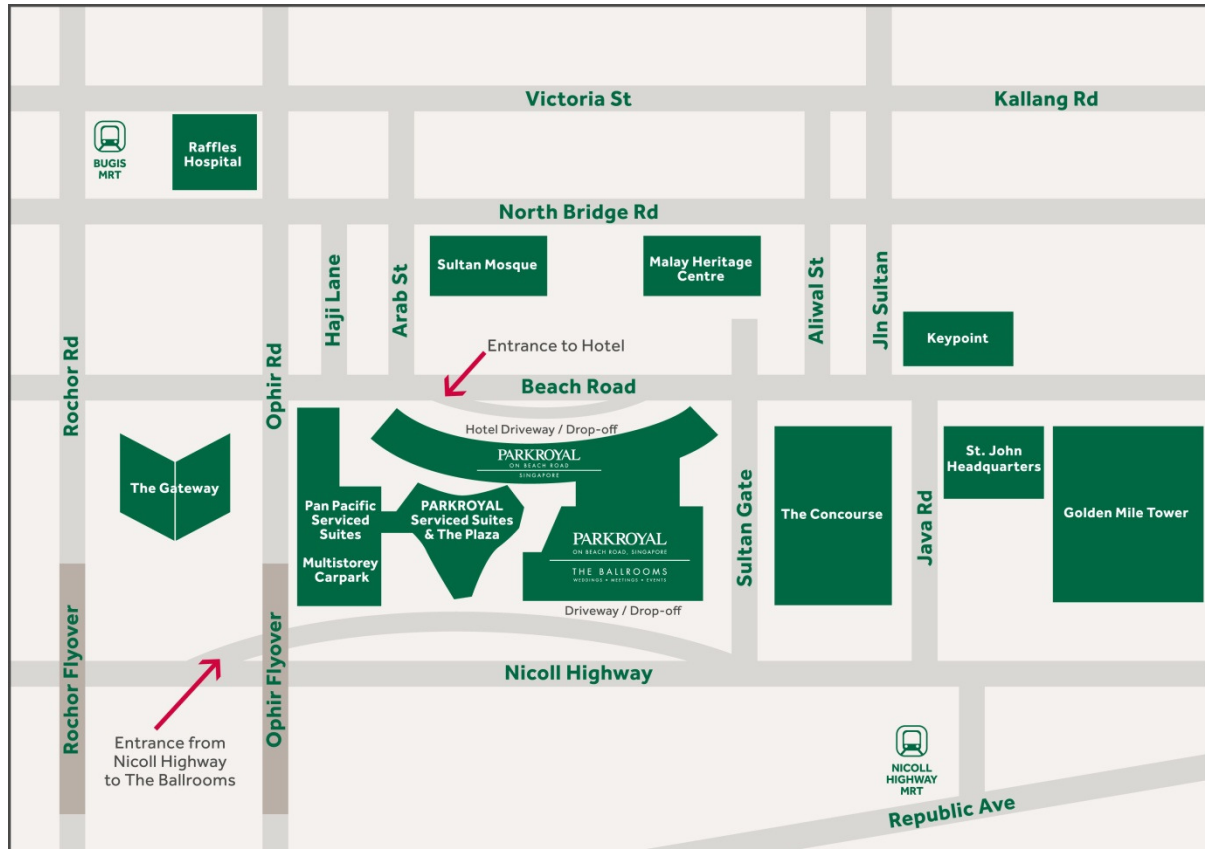

Directional Map

- By Car**
 Parking is available at our multi-storey carpark that is conveniently located next to The Plaza and **The Ballrooms**. Walk through The Plaza, exiting from the doors next to Watson's and cross The Courtyard to reach **The Ballrooms**.

The multi-storey carpark is accessible via two entrances:

From Beach Road

Enter the road access after the hotel entrance at Diner's Club building.

From Nicoll Highway

Enter the road access from Suntec City to The Plaza Walk via the linkway from the Multi-Storey Carpark to The Plaza.

- By Taxi**
From Beach Road
 Enter the road access after the hotel entrance at Diner's Club building. Drive straight, passing by Pan Pacific Serviced Suites. Turn left upon reaching the multi-storey carpark and drive straight, passing by The Plaza entrance. **The Ballrooms** is right after The Plaza. Alight at the front porch of **The Ballrooms**.

▪ **By MRT**

From Nicoll Highway MRT Station, cross the overhead bridge that links to The Concourse. Take the first set of steps on the left and head down the pathway along Nicoll Highway. **The Ballrooms** is less than five minutes away.